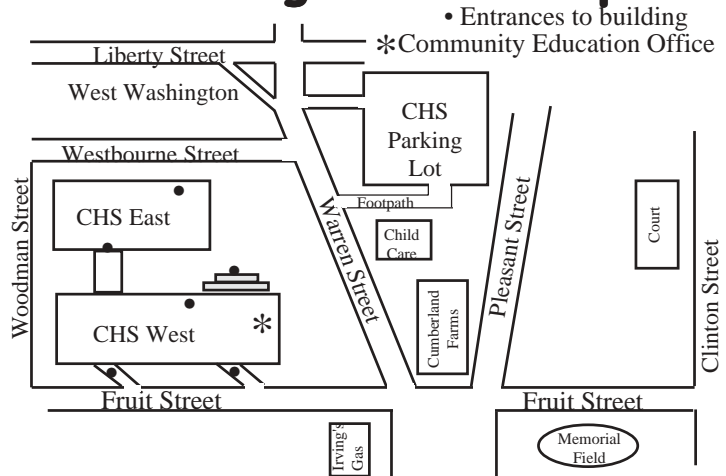

Concord High School Map

Directions

How do I get there ???

Directions to (CHS) Concord High School

From 93N or S - Exit 14 Bridge Street/Loudon Rd. End of exit from 93N take a left, from 93S take a right. Cross Main St, name changes to Centre St. Go approximately 1 mile, take left at Liberty St. Liberty to 2nd STOP sign then right on Warren St. Take left into parking lot (opposite West Washington St. intersection). Parking lot is site of "old city sheds". High School is 1 minute walk continuing on Warren St.

From Route 4 - Traveling West - Take Rt. 393 to end. Take left on Main Street, then right at 3rd traffic light to Centre Street. (See directions 93 N or S at this point.)

From 89 traveling SOUTH - Exit 2 Clinton Street - Bear right exit towards Concord. Left at lights on Fruit St. At next light take the 2nd right on Warren St. (it is a 5 cornered intersection) CHS will be on left, Cumberland Farms on right. Continue past high school on Warren St. to parking lot on right (enter opposite West Washington St. intersection). Parking lot is site of "old city sheds".

Directions to (RMS) Rundlett Middle School

From 93N or S - Exit 12N South Main Street is Rt. 3A. When off exit take 2nd left to Broadway then take Broadway to lights. Take left on South St. at light. Approximately 1 mile on right is entrance to Conant/RMS. RMS is on right, Conant on left.

From 89 South - Exit 2 Clinton Street. Right off ramp to traffic light. Right at light on South St. Approximately 1 mile on right is entrance to Conant/RMS. RMS is on right, Conant on left.

From Route 4 traveling West - Take Rt. 393 to end. Turn left on Main Street, then at 3rd traffic light to Centre Street. Take left on Green St (2nd left on Centre St)). Green changes to South Street when crossing Pleasant St. At next light (McKee Square) remain on South Street. Approximately 1 mile on right is entrance to Conant/RMS. RMS is on right, Conant on left.